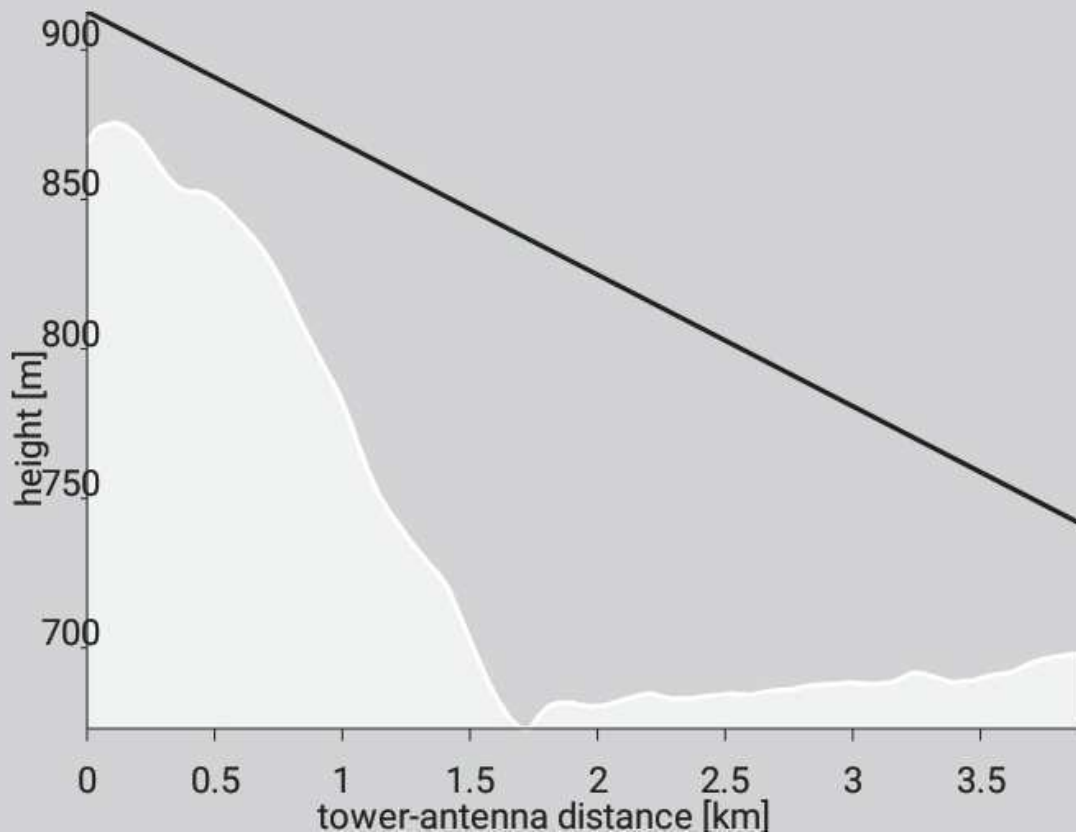

tower: **POPRAD *Hranovnica***

position: 49.010278, 20.308056

distance: 3,9 km @ 163°

channel: 24 [498] MHz

power: 19.947 kW, V, D @ 9,0 kW | 80dBμV

DVB-T finder

INFO

CHANNELS

MAP

mux: **MUX Poprad**

tower: **POPRAD *stanica Štart kabínovej lanov**

position: 49.195556, 20.255833

distance: 17,1 km @ 351°

channel: 28 [530] MHz

power: 2.0 kW, V, D

DVB-T finder