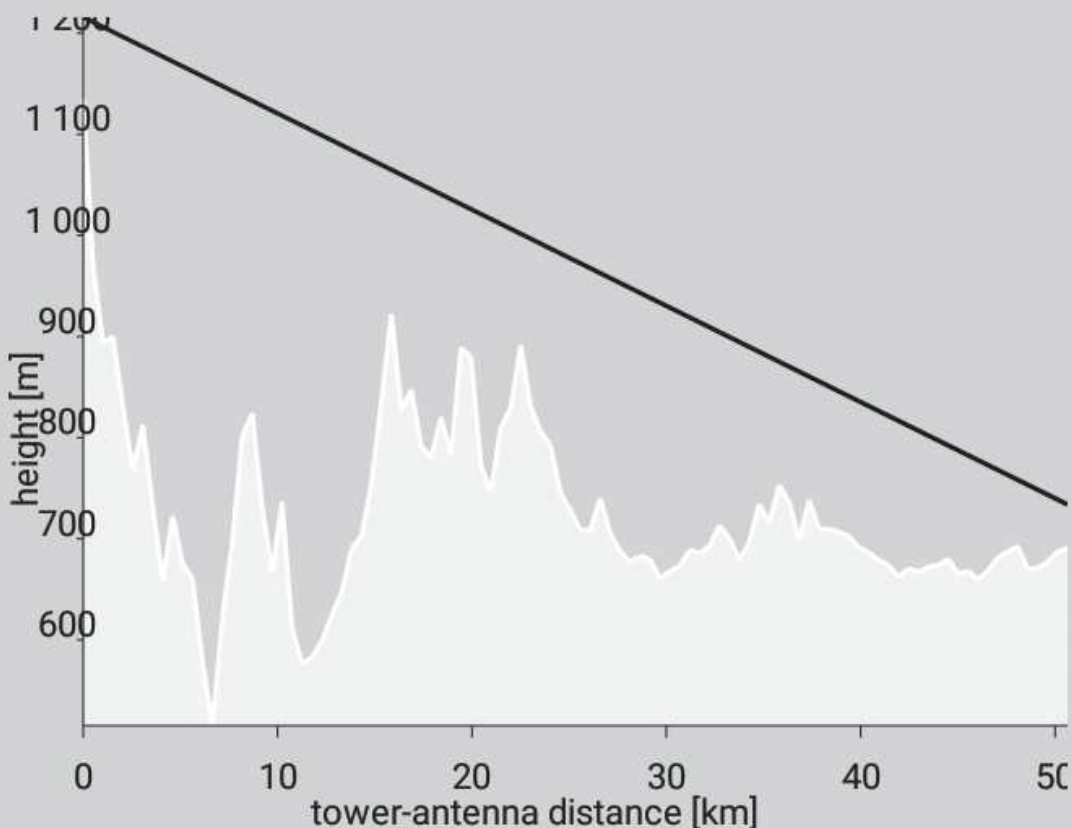

DVB-T finder

INFO

CHANNELS

MAP

mux: **MUX-1**

tower: **Szczawnica *Góra Prehyba***

position: 49.466442, 20.555363

distance: 50,6 km @ 22°

channel: 43 [650 MHz]

power: 22.0 kW, H, D @ 0,4 kW | 26dB μ V