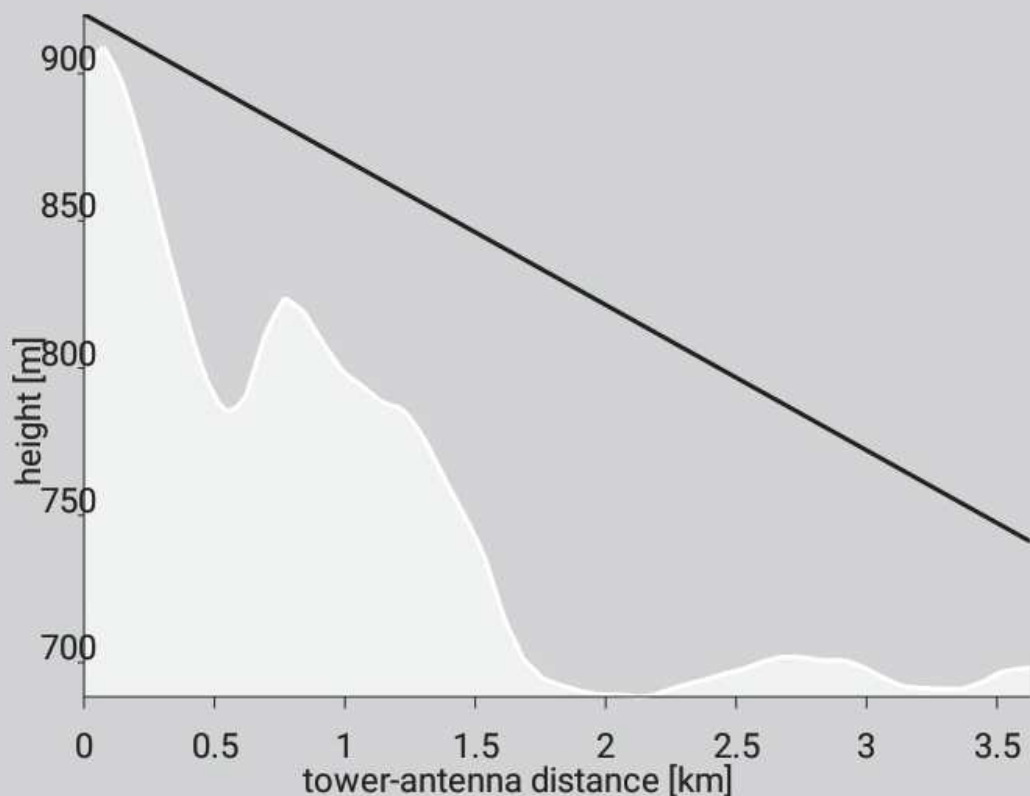

DVB-T finder

INFO

CHANNELS

MAP

mux: **MUX Poprad I**
tower: **POPRAD *Zámčisko***
position: 49.011389, 20.288889
distance: 3,6 km @ 184°
channel: 44 [658] MHz
power: 0.5 kW, V, D